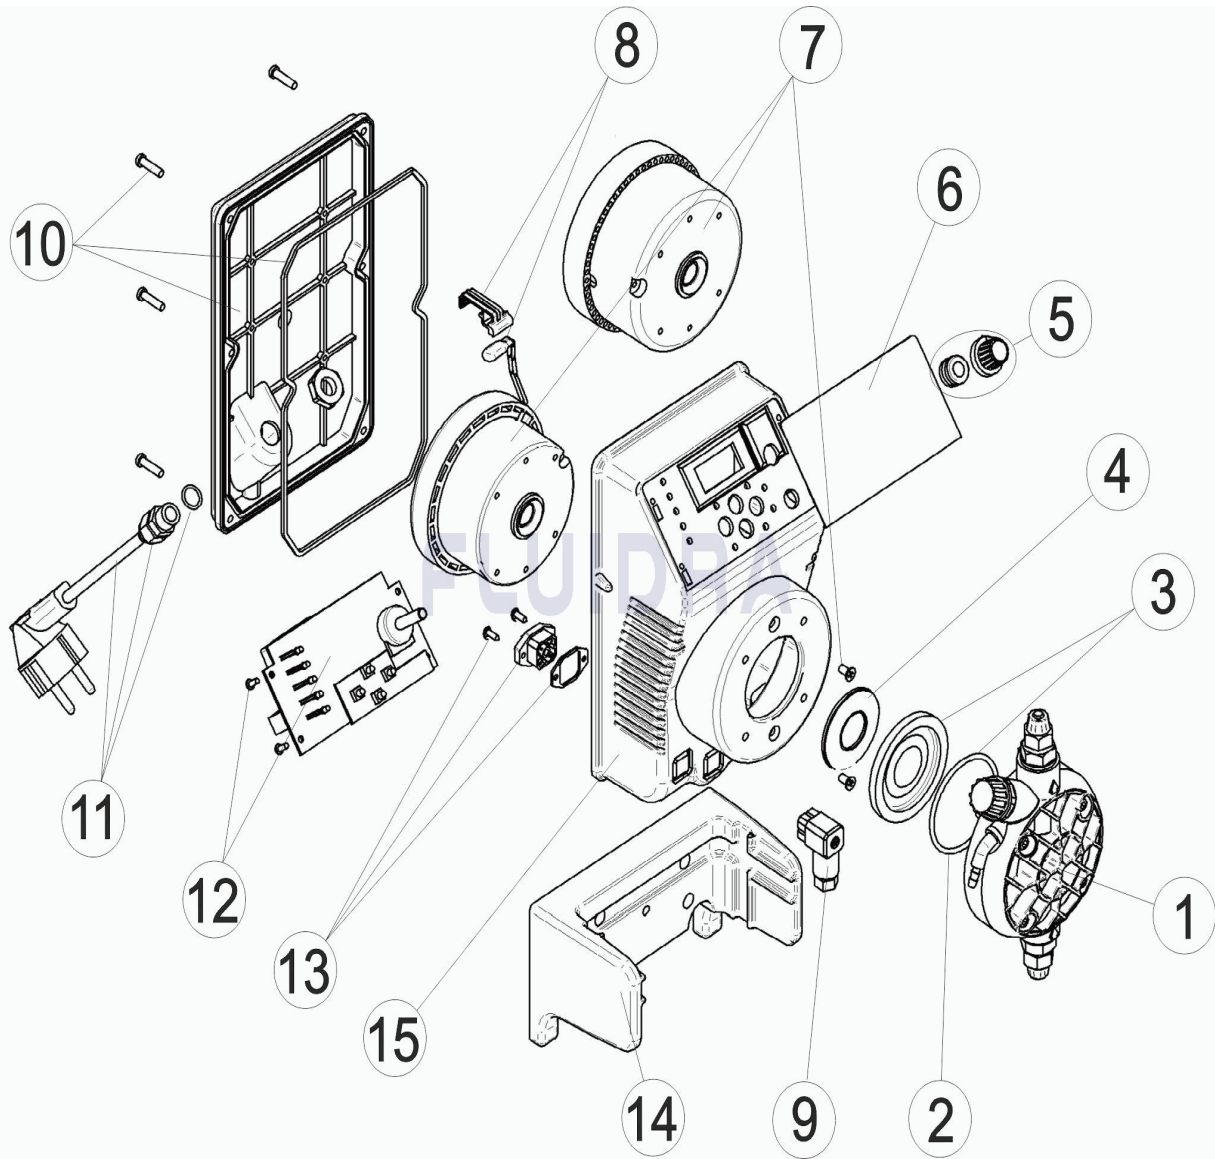

CODE **57886, 57887, 57888, 57889, 57890, 57891**

DESCRIPTION: **EXACTUS PUMP MA / ADL**

ENGLISH

POS	CODE	DESCRIPTION	QUANTITY	POS	CODE	DESCRIPTION	QUANTITY
1	* 4408031205	COMPLETE HEAD ASSEMBLY		7	* 4408030118	ELECTROMAGNET ASSEMBLY COMPLETE(C	
1	* 4408030409	COMPLETE HEAD ASSEMBLY 20L. 5KG.		7	* 4408031114	ELECTROMAGNET 5L 10KG	
2	* 4408030111	HEAD O RING		7	* 4408030517	ELECTROMAGNET 10L 5KG	
2	* 4408030413	HEAD O RING 20L 5KG		7	* 4408032309	ELECTROMAGNET 20L. - 5KG	
3	* 4408030119	DIAPHRAM COMPLETE		8	4408032305	SUPPORT AND THERMOSTAT 110°	
3	* 4408030429	DIAPHRAM COMPLETE 20L 5KG		9	4408031729	FEMALE CONNECTOR BCN	
4	* 4408031119	PISTON WASHER 2L 5KG - 2L 10KG - 5L 10l		10	4408030025	PUMP REAR COVER	
4	* 4408030531	PISTON WASHER 5L 7KG		11	4408031221	SUPPLY CABLE	
4	* 4408031121	PISTON WASHER 10L 5KG		12	* 4408030035	ELECTRONIC CIRCUIT MA/ADL	
4	* 4408031122	PISTON WASHER 20L 5KG		12	* 4408030036	ELECTRONIC CIRCUIT MA/ADL 20L-5KG	
5	4408031806	WASHER AND POTENTIOMETER KNOB		13	4408031405	MALE CONNECTOR	
6	4408030034	TOUCH SCREEN PANEL MA/ADL		14	4408032303	PUMP SUPPORT 2009	
7	* 4408030921	ELECTROMAGNET 2 L. 5KG		15	4408031402	PH RX PUMP BOX	