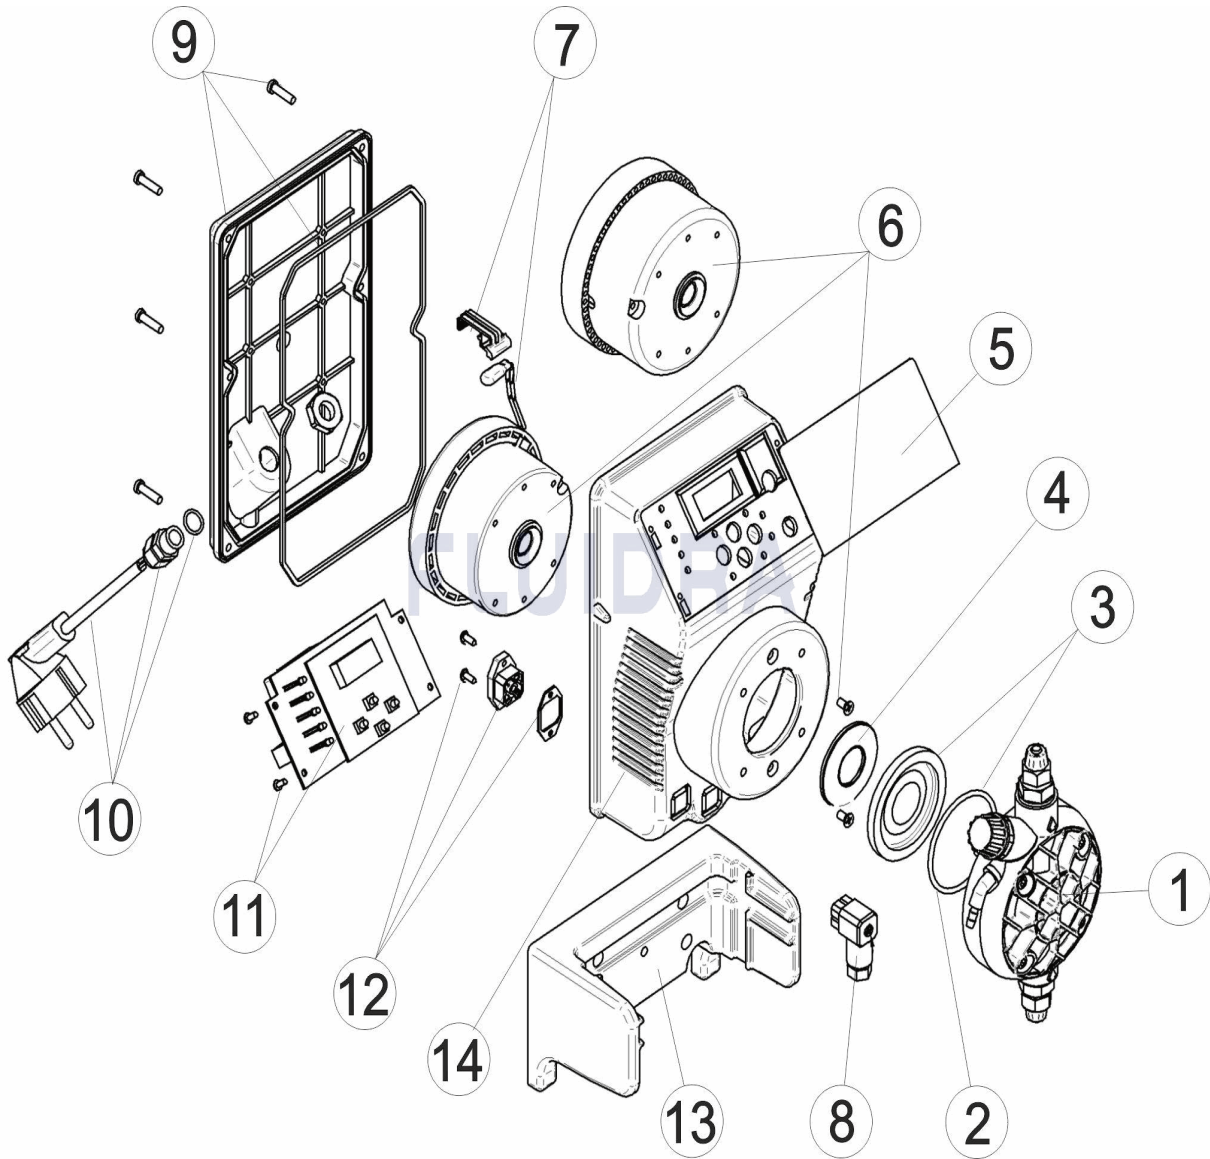

CODE 57174, 57175, 57176, 57177

DESCRIPTION: EXACTUS PUMP VFT/MBB

ENGLISH

POS	CODE	DESCRIPTION	QUANTITY	POS	CODE	DESCRIPTION	QUANTITY
1	* 4408031205	COMPLETE HEAD ASSEMBLY		6	* 4408031114	ELECTROMAGNET 5L 10KG	
1	* 4408030409	COMPLETE HEAD ASSEMBLY 20L. 5KG.		6	* 4408030517	ELECTROMAGNET 10L 5KG	
2	* 4408030111	HEAD O RING		6	* 4408032309	ELECTROMAGNET 20L. - 5KG	
2	* 4408030413	HEAD O RING 20L 5KG		7	4408032305	SUPPORT AND THERMOSTAT 110°	
3	* 4408030119	DIAPHRAM COMPLETE		8	4408031729	FEMALE CONNECTOR BCN	
3	* 4408030429	DIAPHRAM COMPLETE 20L 5KG		9	4408030025	PUMP REAR COVER	
4	* 4408030531	PISTON WASHER 5L 7KG		10	4408031221	SUPPLY CABLE	
4	* 4408031119	PISTON WASHER 2L 5KG - 2L 10KG - 5L 10l		11	* 4408030026	ELECTRONIC CIRCUIT VFT/MB 5-10 L.	
4	* 4408031121	PISTON WASHER 10L 5KG		11	* 4408030027	ELECTRONIC CIRCUIT VFT/MB 20 L.	
4	* 4408031122	PISTON WASHER 20L 5KG		12	4408031217	CONNECTOR	
5	4408030024	TOUCH SCREEN PANEL VFT/MB		13	4408032303	PUMP SUPPORT 2009	
6	* 4408030118	ELECTROMAGNET ASSEMBLY COMPLETE		14	57174R0001	EXACTUS PUMP BOX	