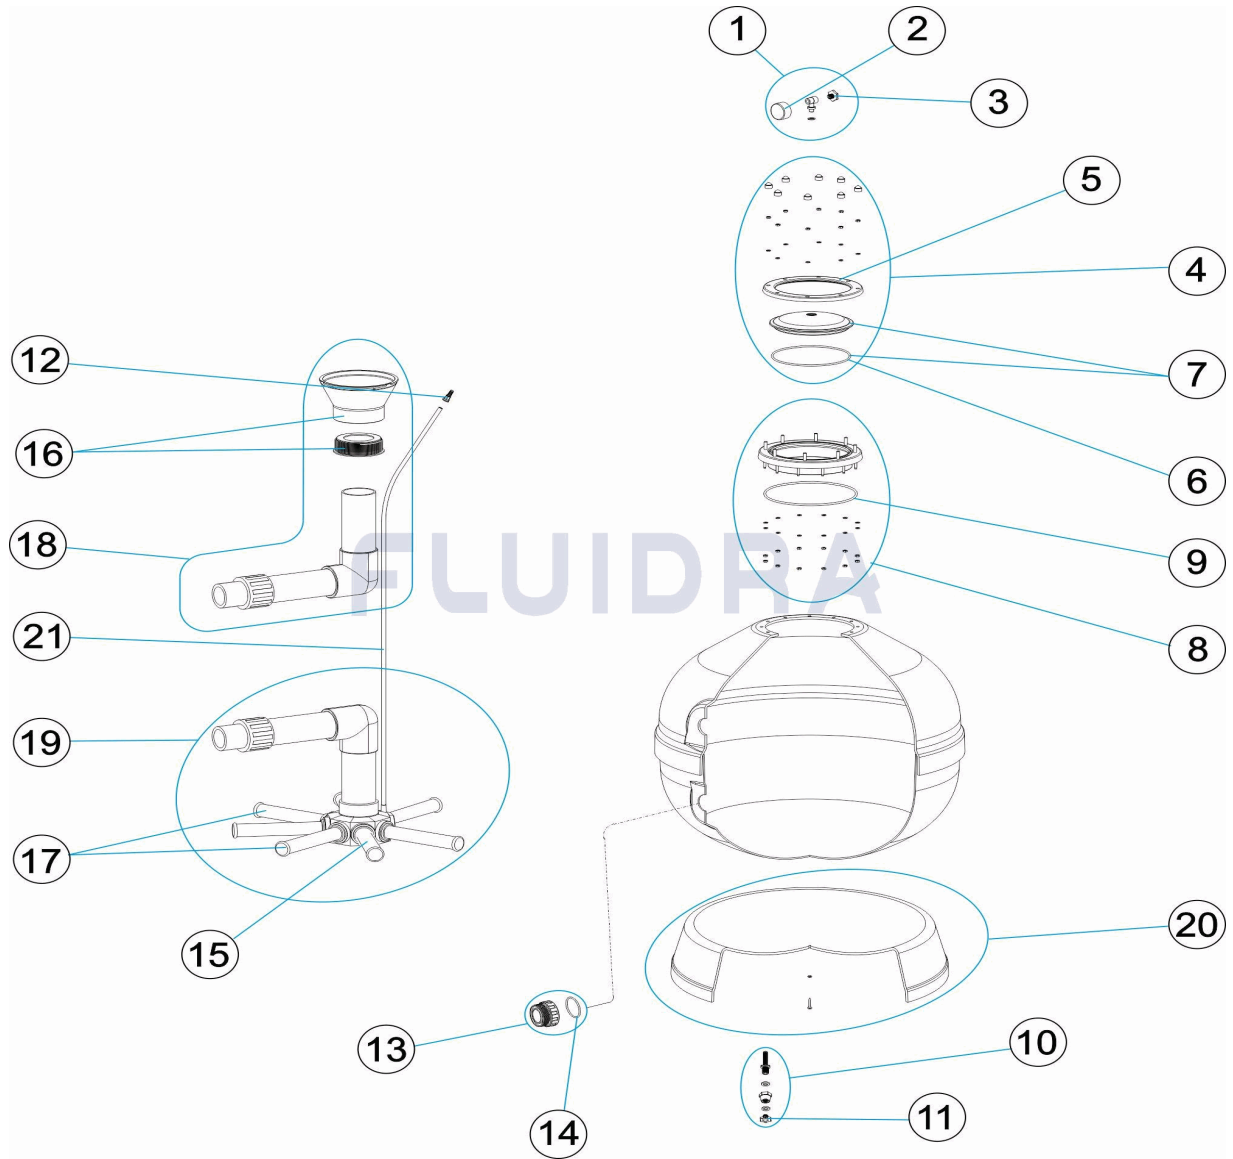

CODE **19774FB65, 19775FB65, 19776FB65, 19777FB65, 19778FB65**

DESCRIPTION: **VOLCANO FILTER SCREW-IN COVER D.450 TO D.900**

ENGLISH

POS	CODE	DESCRIPTION	QUANTITY	POS	CODE	DESCRIPTION	QUANTITY
1	4404180404	COMPLETE PRESSURE GAUGE UNIT		14	* 4404020112	CONCAVE GASKET 1 1/2"	
2	4404180405	PRESSURE GAUGE 1/8" 3 KG./C "		14	* 4404040115	O' RING D. 60X8	
3	4404130107	ANONYMOUS CAP		14	* 4404040211	O' RING D. 70X5	
4	4404300601	FILTER LID + SEAL + NUTS		15	* 4404300917	MANIFOLD ARM 1" 110 M "	
5	4404160849	LID FIXING RING		15	* 4404300915	MANIFOLD ARM 1" 175 M "	
6	4404260106	VALVE TOP RING FIXING GASKET		15	* 4404300916	MANIFOLD ARM 1" 225 M "	
7	4404190303	TRANSPARENT LID D.220 + 'O' RING		15	* 4404290109	COLLECTOR ARM 1" 265 M "	
8	4404160809	20-SCREW NECK RING		16	* 4404301004	DIFFUSER CONE D. 50	
9	4404020116	O' RING 255X4		16	* 4404300910	DIFFUSER CONE D. 63	
10	4404010108	WATER PURGE 3/8"		16	* 4404190324	DIFFUSER CONE D. 75	
11	4404040113	DRAIN PLUG AND GASKET		17	* 4404010025	MANIFOLD ARM ASSEMBLY D. 400	
12	4404040108	AIR PURGE		17	* 4404010026	MANIFOLD ARM ASSEMBLY	
13	* 4404230107	1 1/2' FITTING + GASKET		17	* 4404010028	MANIFOLD ARM ASSEMBLY D. 650	