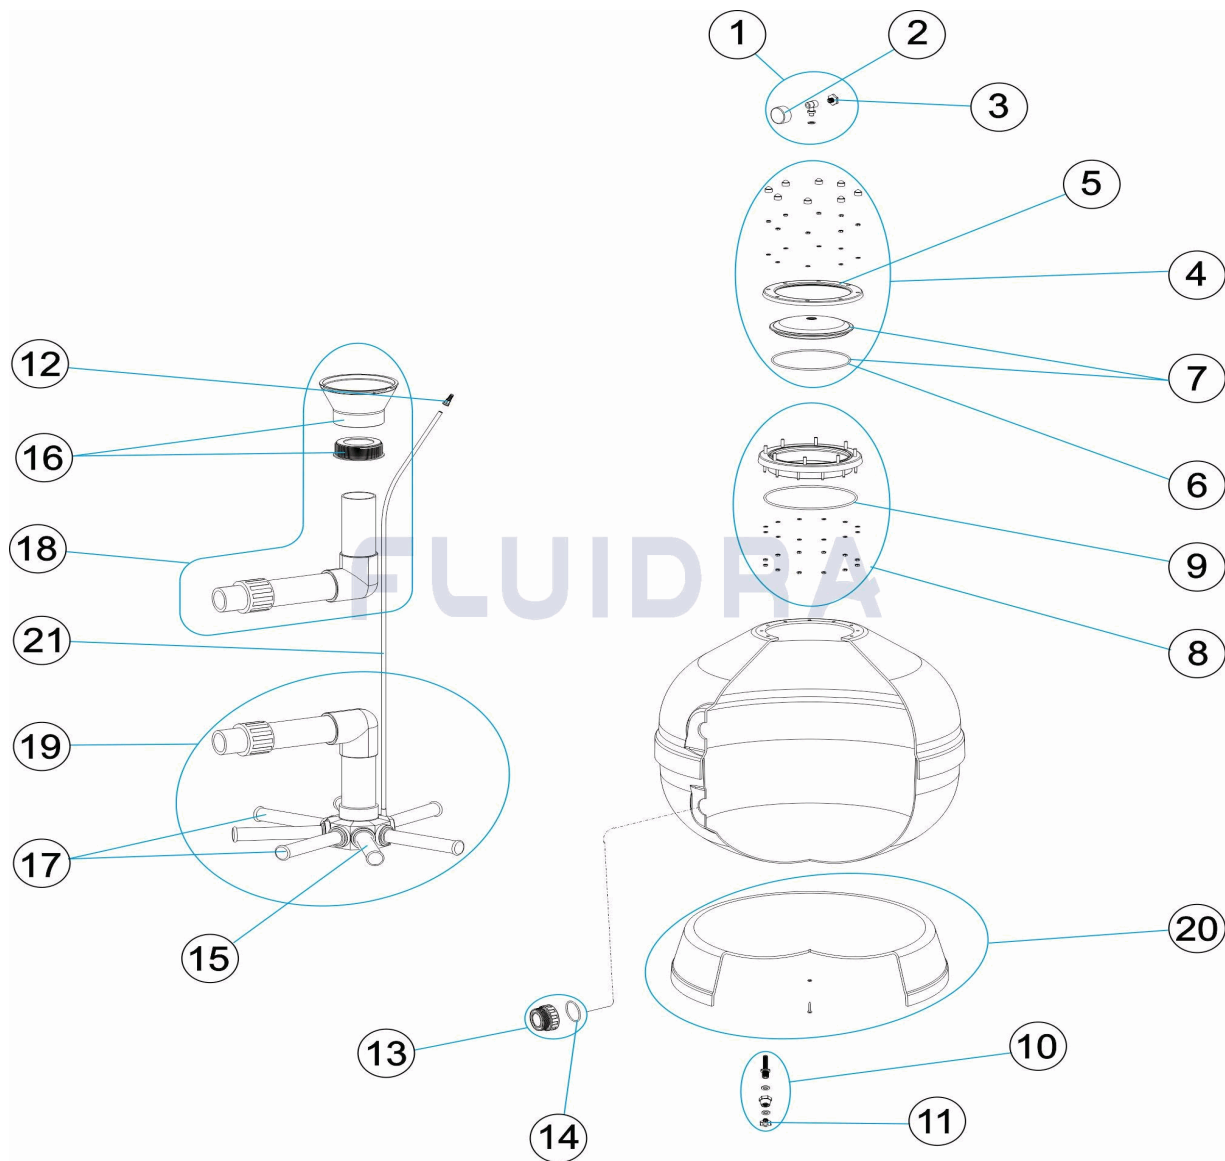

CODICE **19774FB65, 19775FB65, 19776FB65, 19777FB65, 19778FB65**

DESCRIZIONE: **FILTRO VULCANO TAPPA VITI D. 450 A D. 900**

ITALIANO

POS	CODICE	DESCRIZIONE	QUANTITA'	POS	CODICE	DESCRIZIONE	QUANTITA'
1	4404180404	MANOMETRO COMPLETO		14	* 4404020112	GUARNIZIONI CONCAVA 1 1/2"	
2	4404180405	MANOMETRO 1/8" 3 KG./C "		14	* 4404040115	O-RING D 60X8	
3	4404130107	APPO 1/4" SCARICO ANONIMO CON GUAF		14	* 4404040211	O-RING D 70X5	
4	4404300601	COPERCHIO FILTRO + GUARNIZIONE + GI		15	* 4404300917	CANDELOTTO COLLECTORE 1" 110 M "	
5	4404160849	FLANGIA FISSAGGIO COPERCHIO		15	* 4404300915	CANDELOTTO COLLECTORE 1" 175 M "	
6	4404260106	GUARNIZIONE FLANGIA FISSAGGIO VALVOL		15	* 4404300916	CANDELOTTO COLLECTORE 1" 225 M "	
7	4404190303	COPERCHIO TRASPARENTE D.220 + O-R		15	* 4404290109	CANDELOTTO 1" 265 M/M "	
8	4404160809	ANELLO COLLO 20 VITI		16	* 4404301004	CONO DIFFUSORE D. 50	
9	4404020116	O-RING 255X4		16	* 4404300910	CONO DIFFUSORE D. 63	
10	4404010108	SCARICO ACQUA 3/8"		16	* 4404190324	CONO DIFFUSORE D. 75	
11	4404040113	TAPPO SPURGO E GUARNIZIONE		17	* 4404010025	GRUPPO CANDELOTTO COLLECTORE D. 4	
12	4404040108	SFIATO ARIA		17	* 4404010026	GRUPPO CANDELOTTO COLLECTORE	
13	* 4404230107	RACCORDO 1 1/2' + GUAR.		17	* 4404010028	GRUPPO CANDELOTTO COLLECTORE D. 6